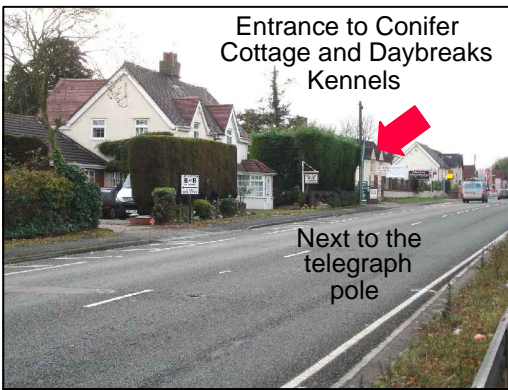

Limited Parking on the driveway to the Kennels

Entrance to Conifer Cottage and Daybreaks Kennels

Next to the telegraph pole

Perry Barr RGT
 Daybreaks Kennels
 10 Coventry Road,
 Elmdon B26 3QS
 Tel (0121) 7827702